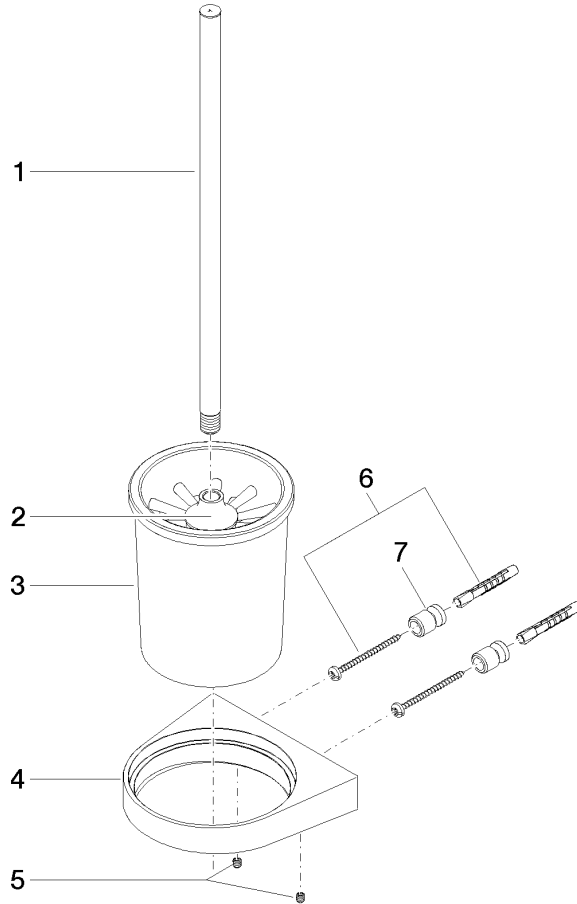

EDITION PRO Toilet brush set wall model - Chrome

83 900 626

- crystal glass
- brush, matte black
- width 126mm
- height 421 mm
- 119mm projection

	Chrome	83 900 626-00
	Matte Black	83 900 626-33
	Brushed Chrome	83 900 626-93

EDITION PRO Toilet brush set wall model - Chrome

83 900 626

mm [inches]

EDITION PRO Toilet brush set wall model - Chrome

83 900 626

Parts for other finishes can be found here: [Matte Black](#)

Spare parts list

No.	Item Number	Name	Quantity used	Delivery time
1	90 20 97 507 00-00	handle	1	10
2	90 18 50 601 00 90	brush	1	2
3	90 90 04 008 00 82	glass	1	2
4	08 17 97 506-00	holder	1	10
5	90 31 11 030 00 90	pin	2	2
6	05 17 20 726 02 90	fixing set	1	2
7	08 17 20 726 90	holder	1	2